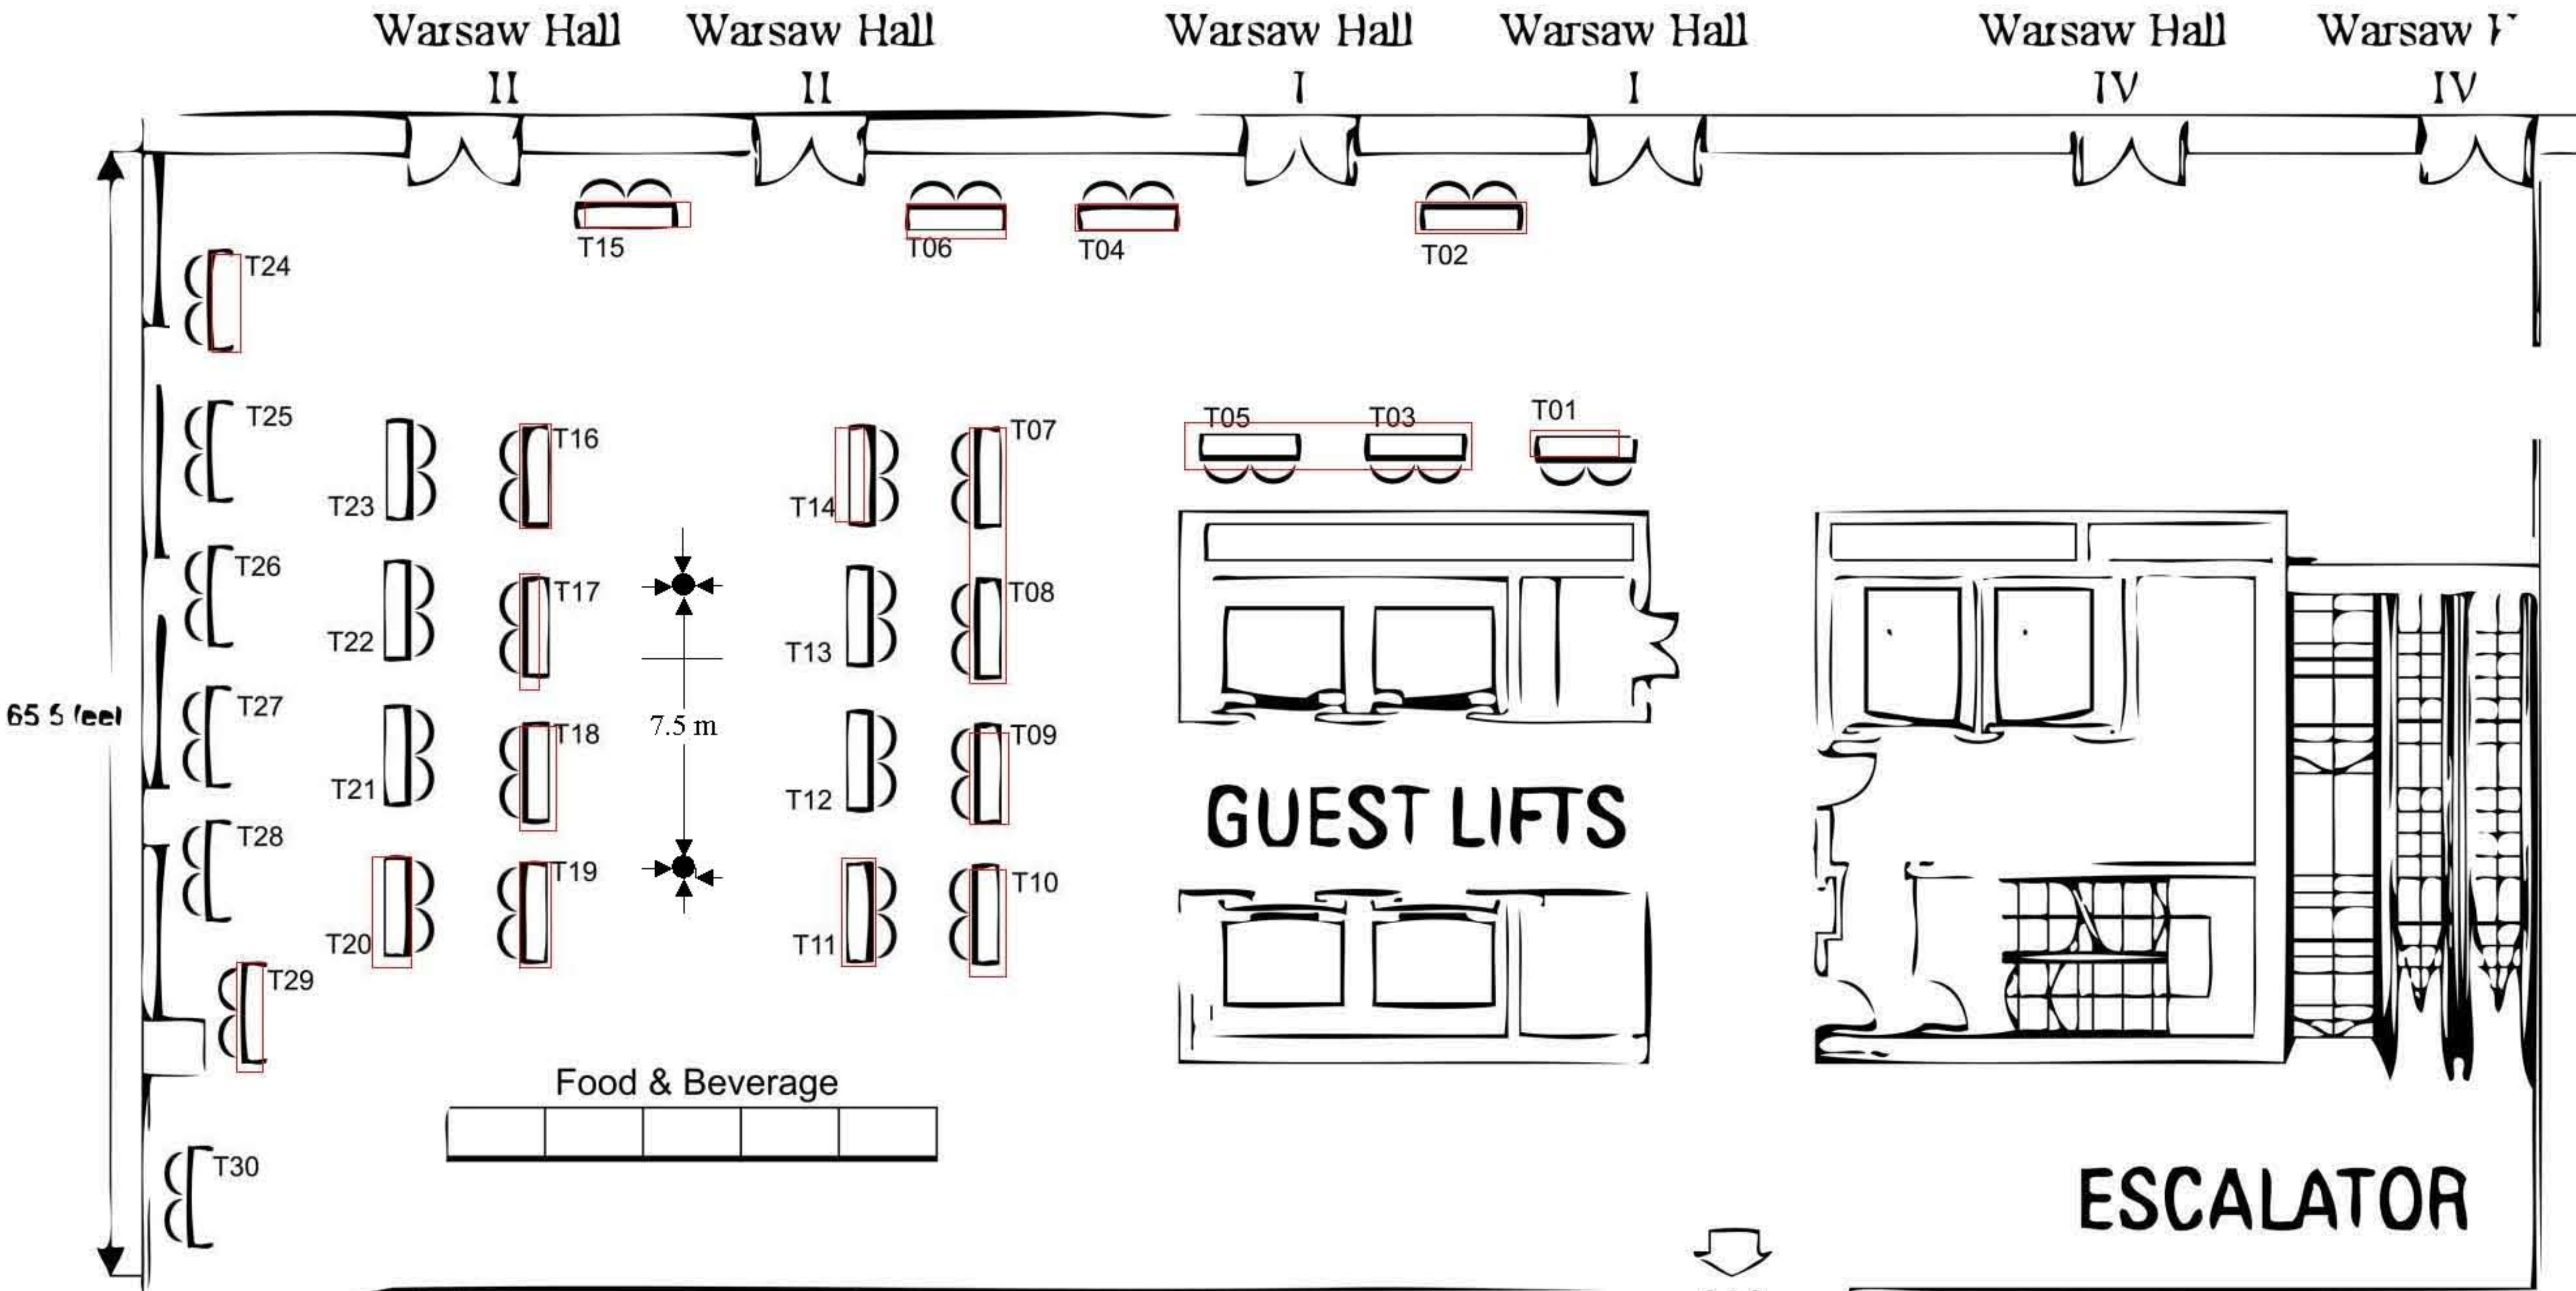

# Warsaw Hall Foyer

Hotel Tables 180 centimeters x 45 centimeters or 6 feet x 1.5 feet

**ESCALATOR**

[www.ISMICS.ORG](http://www.ISMICS.ORG)

International Society for Minimally Invasive Cardiothoracic Surgery